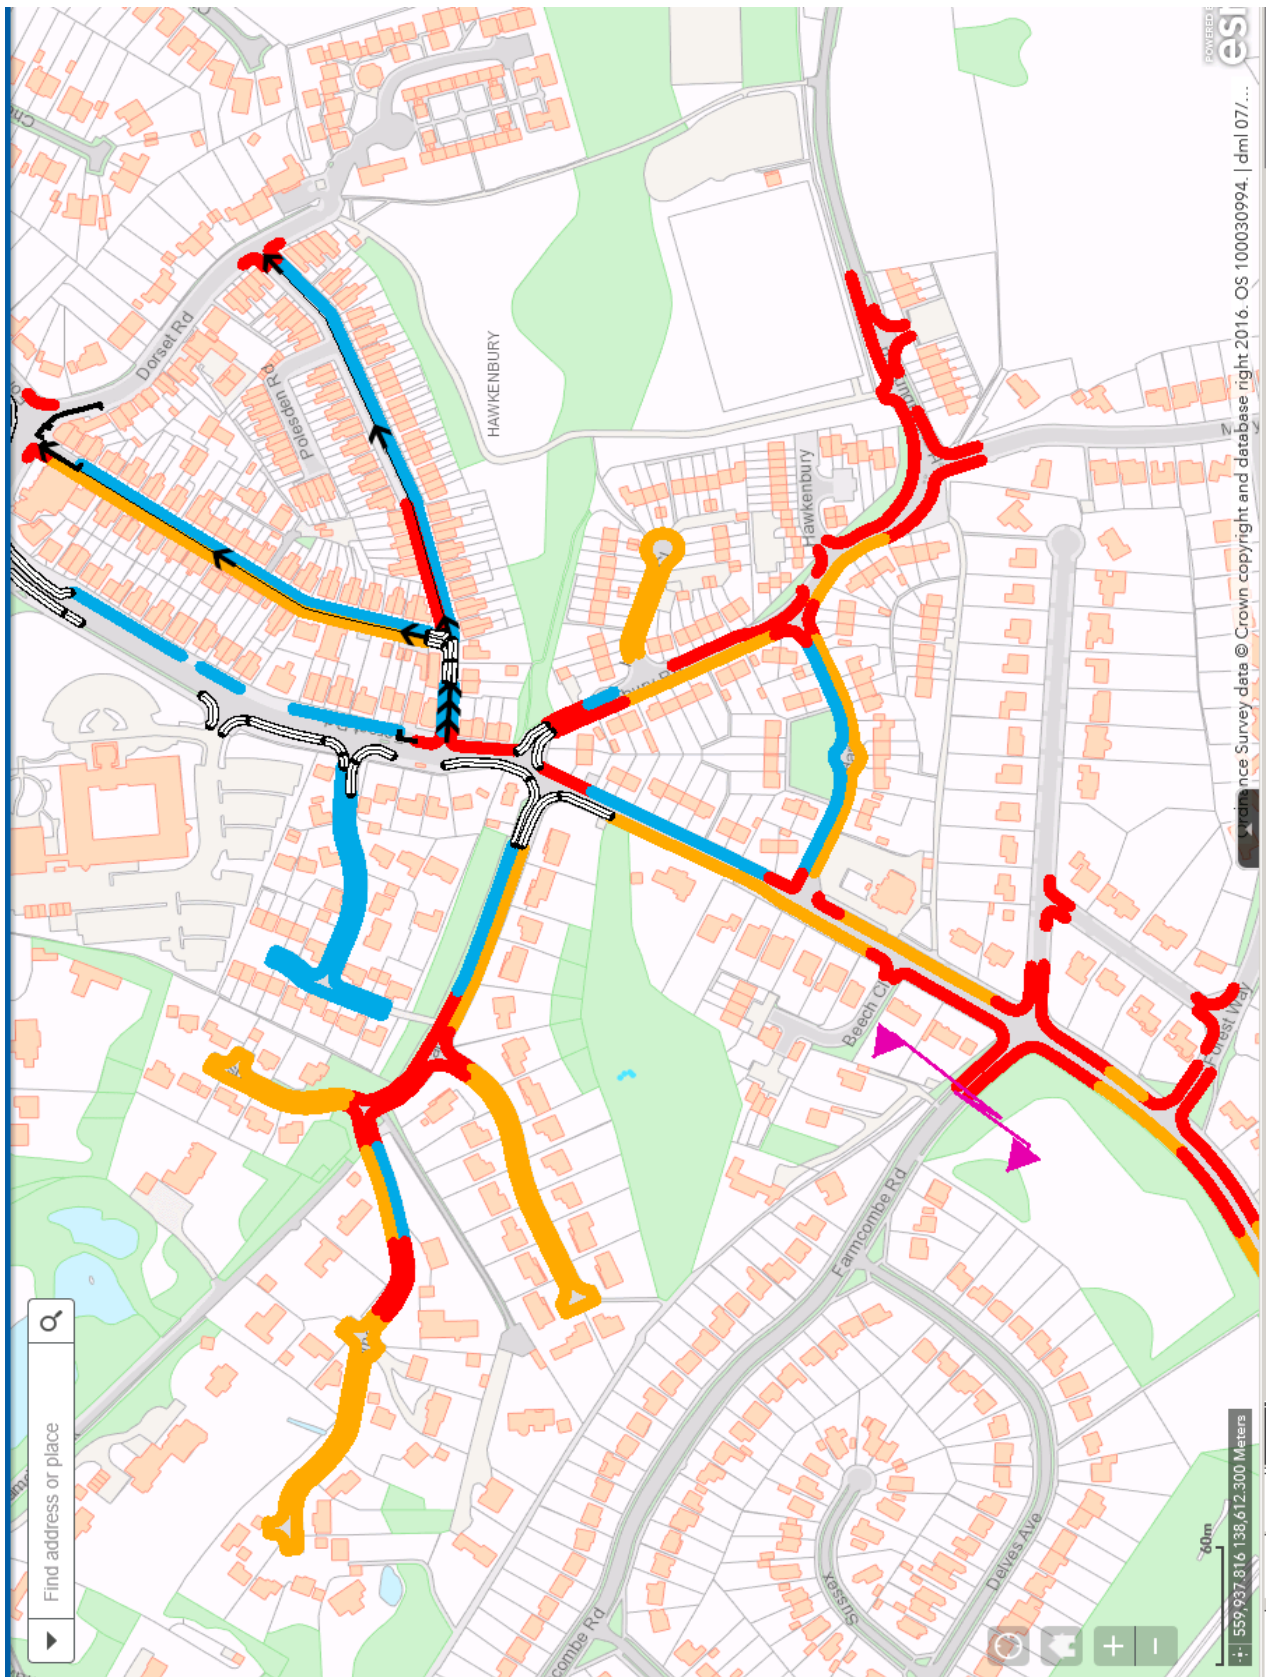

APPENDIX C

Blue = Permit Parking; Orange = Single Yellow Line; Red = Double Yellow Line